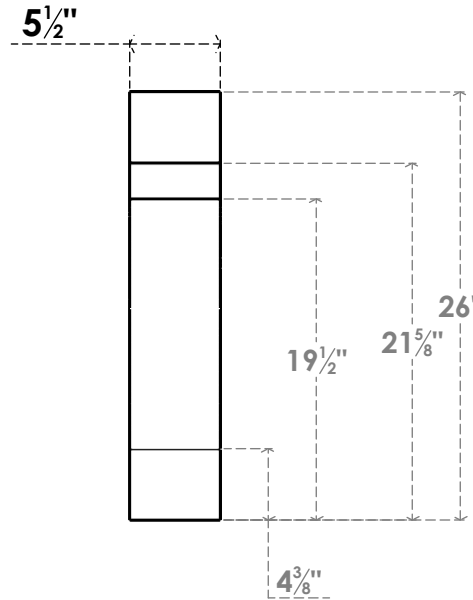

ITEM NUMBER: BRCPC055X14000X26000MRC

5 1/2"W X 14"D X 26"H MERCED ARCHITECTURAL GRADE PVC CLOSED KNEE BRACE

SIDE PROFILE

FRONT PROFILE

ISOMETRIC

EKENA MILLWORK
2300 WEST MAIN ST.
CLARKSVILLE, TX 75426
TOLL FREE: 866-607-0453
WWW.EKENAMILLWORK.COM