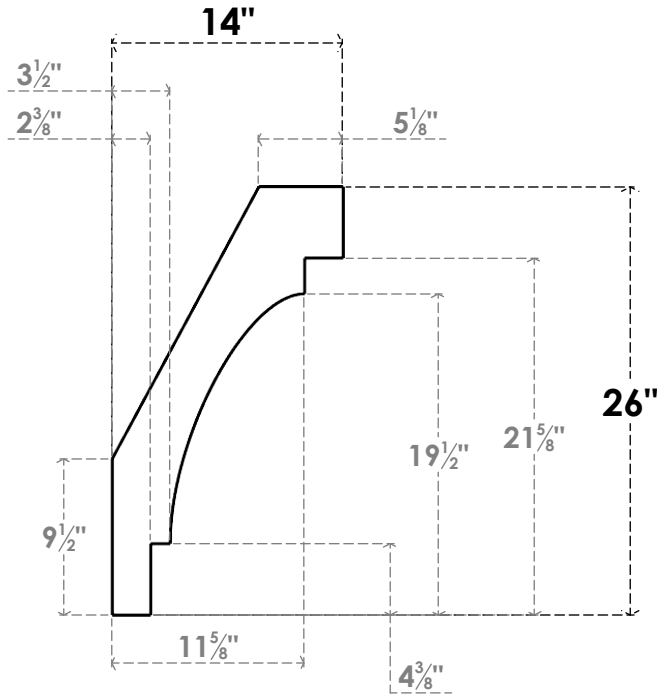

ITEM NUMBER: BRCPC055X14000X26000MRC

5 1/2"W X 14"D X 26"H MERCED ARCHITECTURAL GRADE PVC CLOSED KNEE BRACE

SIDE PROFILE

FRONT PROFILE

ISOMETRIC

EKENA MILLWORK
2300 WEST MAIN ST.
CLARKSVILLE, TX 75426
TOLL FREE: 866-607-0453
WWW.EKENAMILLWORK.COM

NOTES

1. INSTALLATION TO BE COMPLETED IN ACCORDANCE WITH MANUFACTURER'S SPECIFICATIONS.
2. DRAWING MAY NOT BE TO SCALE
3. THIS DRAWING IS INTENDED FOR DESIGN AND PLANNING PURPOSES ONLY.
4. ALL INFORMATION CONTAINED HEREIN WAS CURRENT AT THE TIME OF DEVELOPMENT BUT MUST BE REVIEWED AND APPROVED BY THE PRODUCT MANUFACTURER TO BE CONSIDERED ACCURATE.
5. ARCHITECTURAL GRADE PVC PRODUCTS ARE MADE FROM EXPANDED CELLULAR PVC AND COME NATURALLY WHITE BUT MAY BE PAINTED